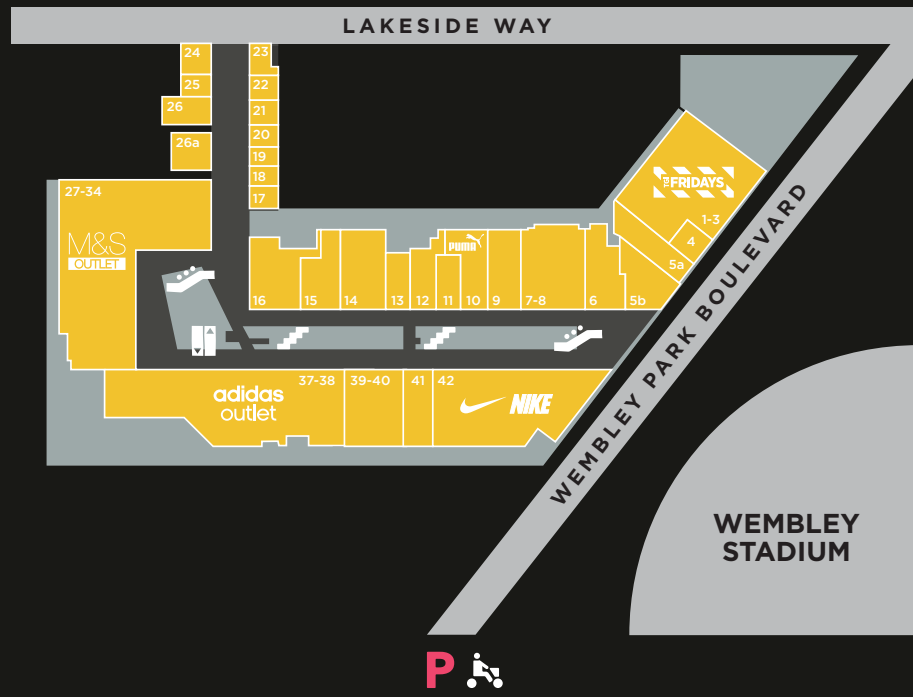

Ground Level

Level 1

Store Directory

Fashion

- 77 BOSS
- 12 BEN SHERMAN
- 82 CALVIN KLEIN
- 64 CARVELA
- 58 GUESS
- 75 LEVI'S®
- 27 M&S OUTLET
- 50A MOSS
- 92 NEXT OUTLET
- 9 POLICE
- 78 REPLAY
- 84 SUPERDRY
- 79 TOMMY HILFIGER
- 13 WEEKEND OFFENDER