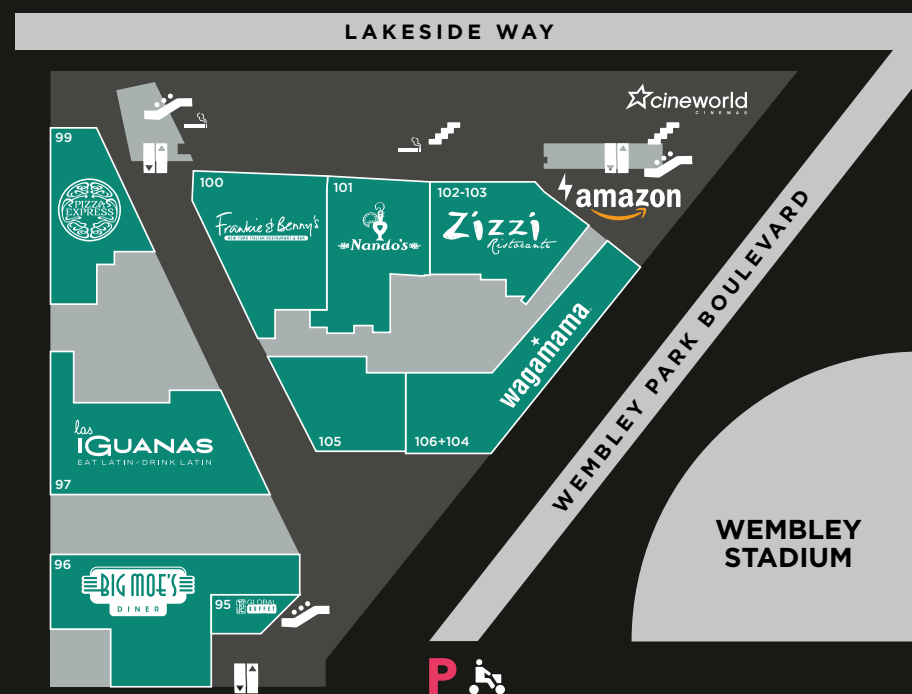

Restaurants & Cafés

- 23 BEIRUT WONDERS
- 96 BIG MOE'S
- 20 CHABOBA
- 49 COSTA
- 100 FRANKIE & BENNY'S
- 95 JRC GLOBAL BUFFET
- 97 LAS IGUANAS
- 101 NANDO'S
- 17 OPA! GREEK BAKERY
- 99 PIZZA EXPRESS
- 46 PRET A MANGER
- 26 SUBWAY
- 22 TANDOORI FUSION
- 1 TGI FRIDAYS
- 5A TREATZ
- 104 WAGAMAMA
- 24 WENZEL'S THE BAKERS
- 21 YOU ME SUSHI
- 102 ZIZZI

Services/General

- 19 WEMBLEY BEAUTY CLINIC
- 89 GUEST SERVICES
- 25 HAIR FOCUS
- 18 NEWSPPOINT

Technology

- 26A SONY CENTRE

Cinema

- 107 CINEWORLD

Level 2

Level 3