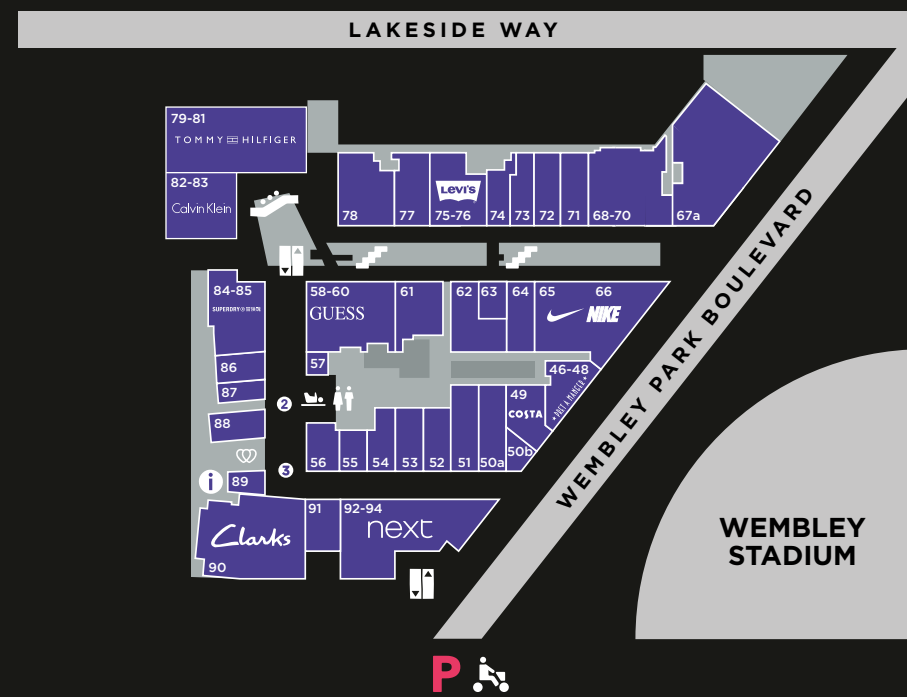

Ground Level

Level 1

Store Directory

Fashion

- 77 BOSS
- 12 BEN SHERMAN
- 82 CALVIN KLEIN
- 64 FRENCH CONNECTION
- 58 GUESS
- 75 LEVI'S®
- 27 M&S OUTLET
- 50A MOSS BROS
- 92 NEXT OUTLET
- 9 POLICE
- 78 RITUALS
- 84 SUPERDRY
- 79 TOMMY HILFIGER
- 13 WEEKEND OFFENDER

Services/General

- 19 WEMBLEY BEAUTY CLINIC
- 89 GUEST SERVICES
- 25 HAIR FOCUS
- 18 NEWSPPOINT

Technology

- 26A SONY CENTRE

Cinema

- 107 CINEWORLD

Level 2

Level 3