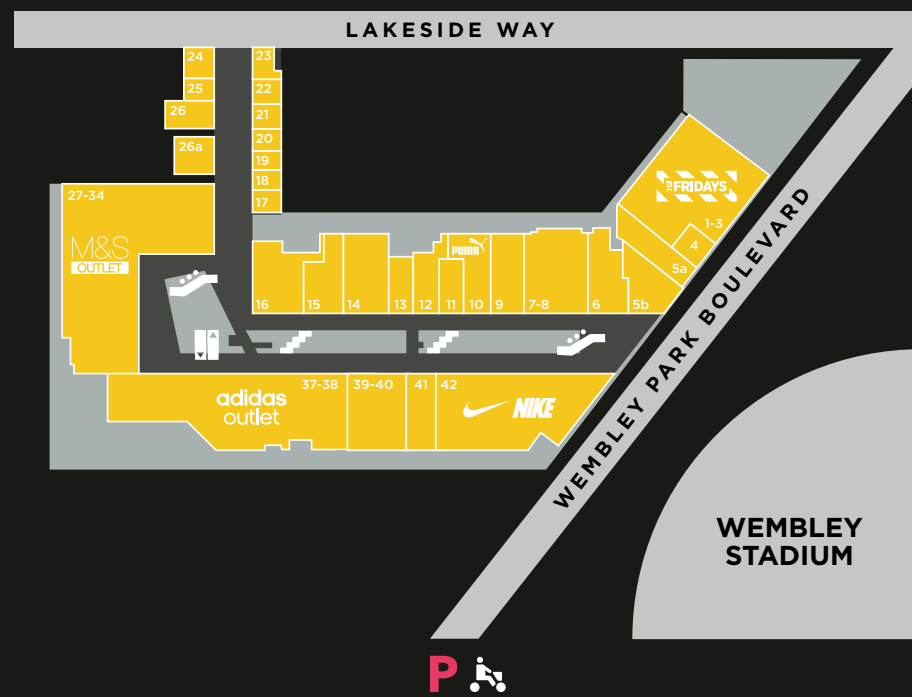

Ground Level

Level 1

Store Directory

Fashion

- 77 BOSS
- 12 BEN SHERMAN
- 82 CALVIN KLEIN
- 64 FRENCH CONNECTION
- 58 GUESS
- 75 LEVI'S®
- 27 M&S OUTLET
- 50A MOSS BROS
- 92 NEXT OUTLET
- 9 POLICE
- 78 RITUALS
- 84 SUPERDRY
- 79 TOMMY HILFIGER
- 13 WEEKEND OFFENDER