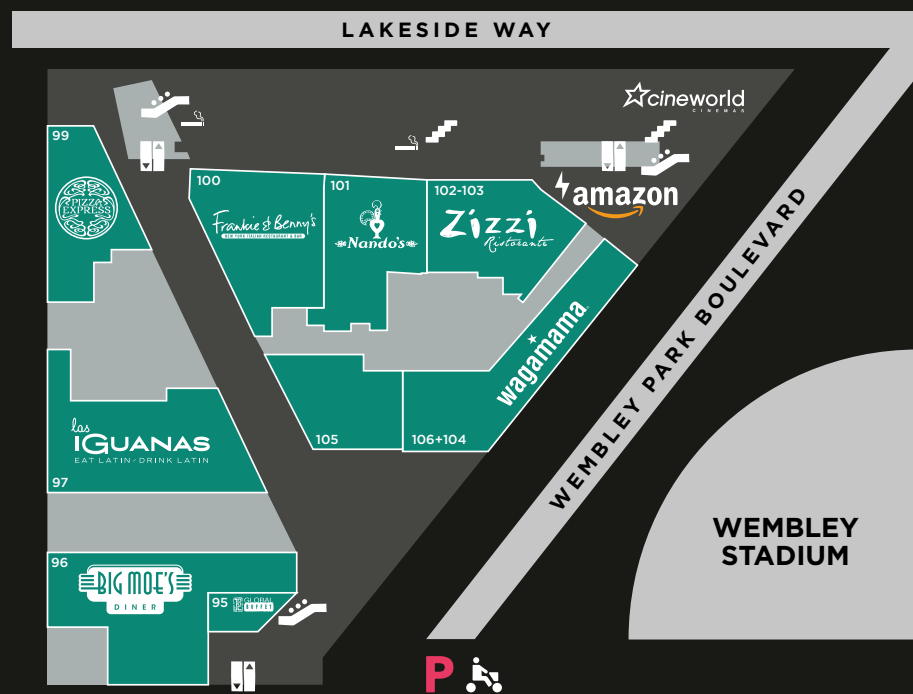

Ground Level

Level 1

Store Directory

Fashion

- 88 ABACI
- 77 BOSS
- 12 BEN SHERMAN
- 82 CALVIN KLEIN
- 62 FRENCH CONNECTION
- 58 GUESS
- 75 LEVI'S®
- 27 M&S OUTLET
- 50A MOSS BROS
- 92 NEXT OUTLET
- 9 POLICE
- 84 SUPERDRY
- 79 TOMMY HILFIGER
- 13 WEEKEND OFFENDER

Footwear

- 64 CARVELA
- 90 CLARKS OUTLET
- 15 CONVERSE
- 73 DUNE LONDON
- 72 KURT GEIGER
- 7 SKECHERS
- 41 VANS

Gifts & Accesories

- 61 BEAUTY OUTLET
- 56 CHAPELLE
- 55 CLAIRE'S ACCESSORIES
- 51 HOLLAND & BARRETT
- 91 LINDT
- 74 MINISO
- 78 RITUALS
- 11 SUNGLASS HUT
- 54 THE BODY SHOP
- 63 THE COSMETICS COMPANY STORE
- 57 THE FRAGRANCE SHOP

Homeware

- 52 PROCOOK
- 86 VILLEROY & BOCH

Kiosks

- 2 PHONE OUTLET
- 3 CHURROS BUENOS

Outdoors & Sports

- 37 ADIDAS OUTLET
- 5B ASICS
- 6 CHAMPION
- 14 NEW BALANCE
- 42 NIKE UNITE
- 65-66 NIKE UNITE
- 10 PUMA
- 16 TIMBERLAND
- 39 THE NORTH FACE
- 53 TRESPASS

Restaurants & Cafés

- 23 BEIRUT WONDERS
- 96 BIG MOE'S
- 20 CHABOBA
- 49 COSTA
- 100 FRANKIE & BENNY'S
- 95 JRC GLOBAL BUFFET
- 97 LAS IGUANAS
- 101 NANDO'S
- 17 OPA! GREEK BAKERY
- 99 PIZZA EXPRESS
- 46 PRET A MANGER
- 26 SUBWAY
- 22 TANDOORI FUSION
- 1 TGI FRIDAYS
- 5A TREATZ
- 104 WAGAMAMA
- 24 WENZEL'S THE BAKERS
- 21 YOU ME SUSHI
- 102 ZIZZI

Services/General

- 19 WEMBLEY BEAUTY CLINIC
- 89 GUEST SERVICES
- 25 HAIR FOCUS
- 18 NEWSPPOINT

Technology

- 26A SONY CENTRE

Cinema

- 107 CINEWORLD

For more information please ask at Guest Services located on Level 1.

Level 2

Level 3

- TOILETS
- BABY & ADULT CHANGE
- SHOPMOBILITY
- STAIRS
- LIFT
- ESCALATOR
- GUEST SERVICES

- RED PARKING
- PHONE CHARGING
- AMAZON LOCKERS
- DANDI WEMBLEY
- FREE WIFI