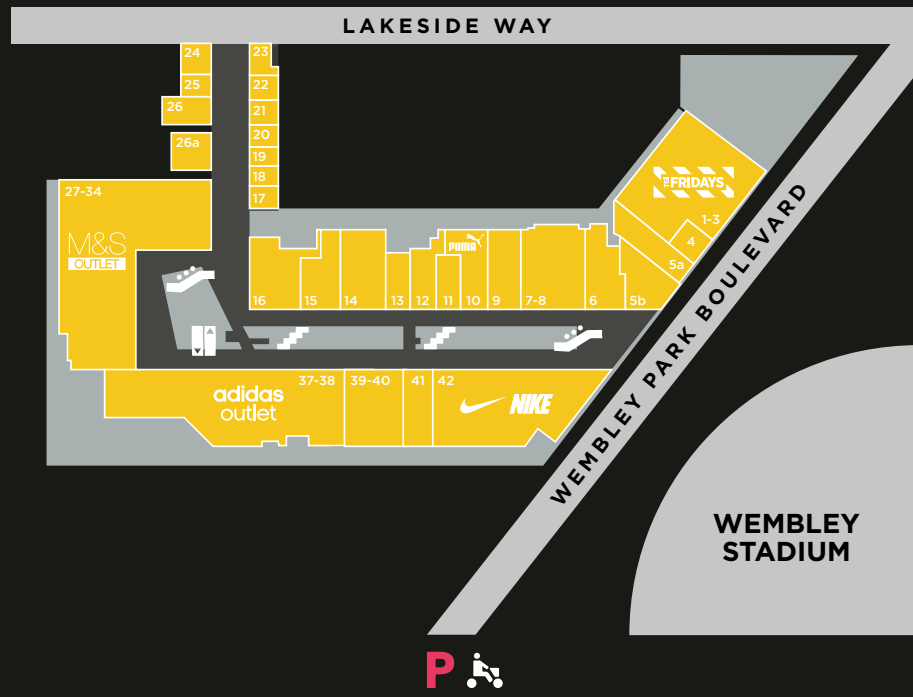

Ground Level

Level 1

Store Directory

Fashion

- 88 ABACI
- 77 BOSS
- 12 BEN SHERMAN
- 82 CALVIN KLEIN
- 62 FRENCH CONNECTION
- 58 GUESS
- 75 LEVI'S®
- 27 M&S OUTLET
- 50A MOSS BROS
- 92 NEXT OUTLET
- 9 POLICE
- 84 SUPERDRY
- 79 TOMMY HILFIGER
- 13 WEEKEND OFFENDER