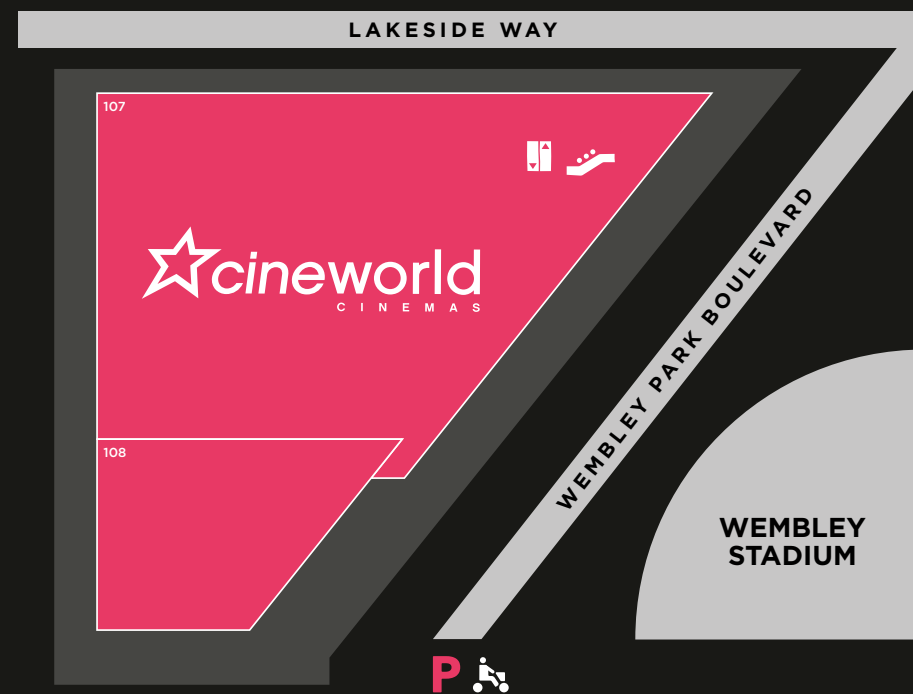

Level 3

- TOILETS
- BABY & ADULT CHANGE
- SHOPMOBILITY
- STAIRS
- LIFT
- ESCALATOR
- GUEST SERVICES

- RED PARKING
- PHONE CHARGING
- AMAZON LOCKERS
- DANDI WEMBLEY
- FREE WIFI